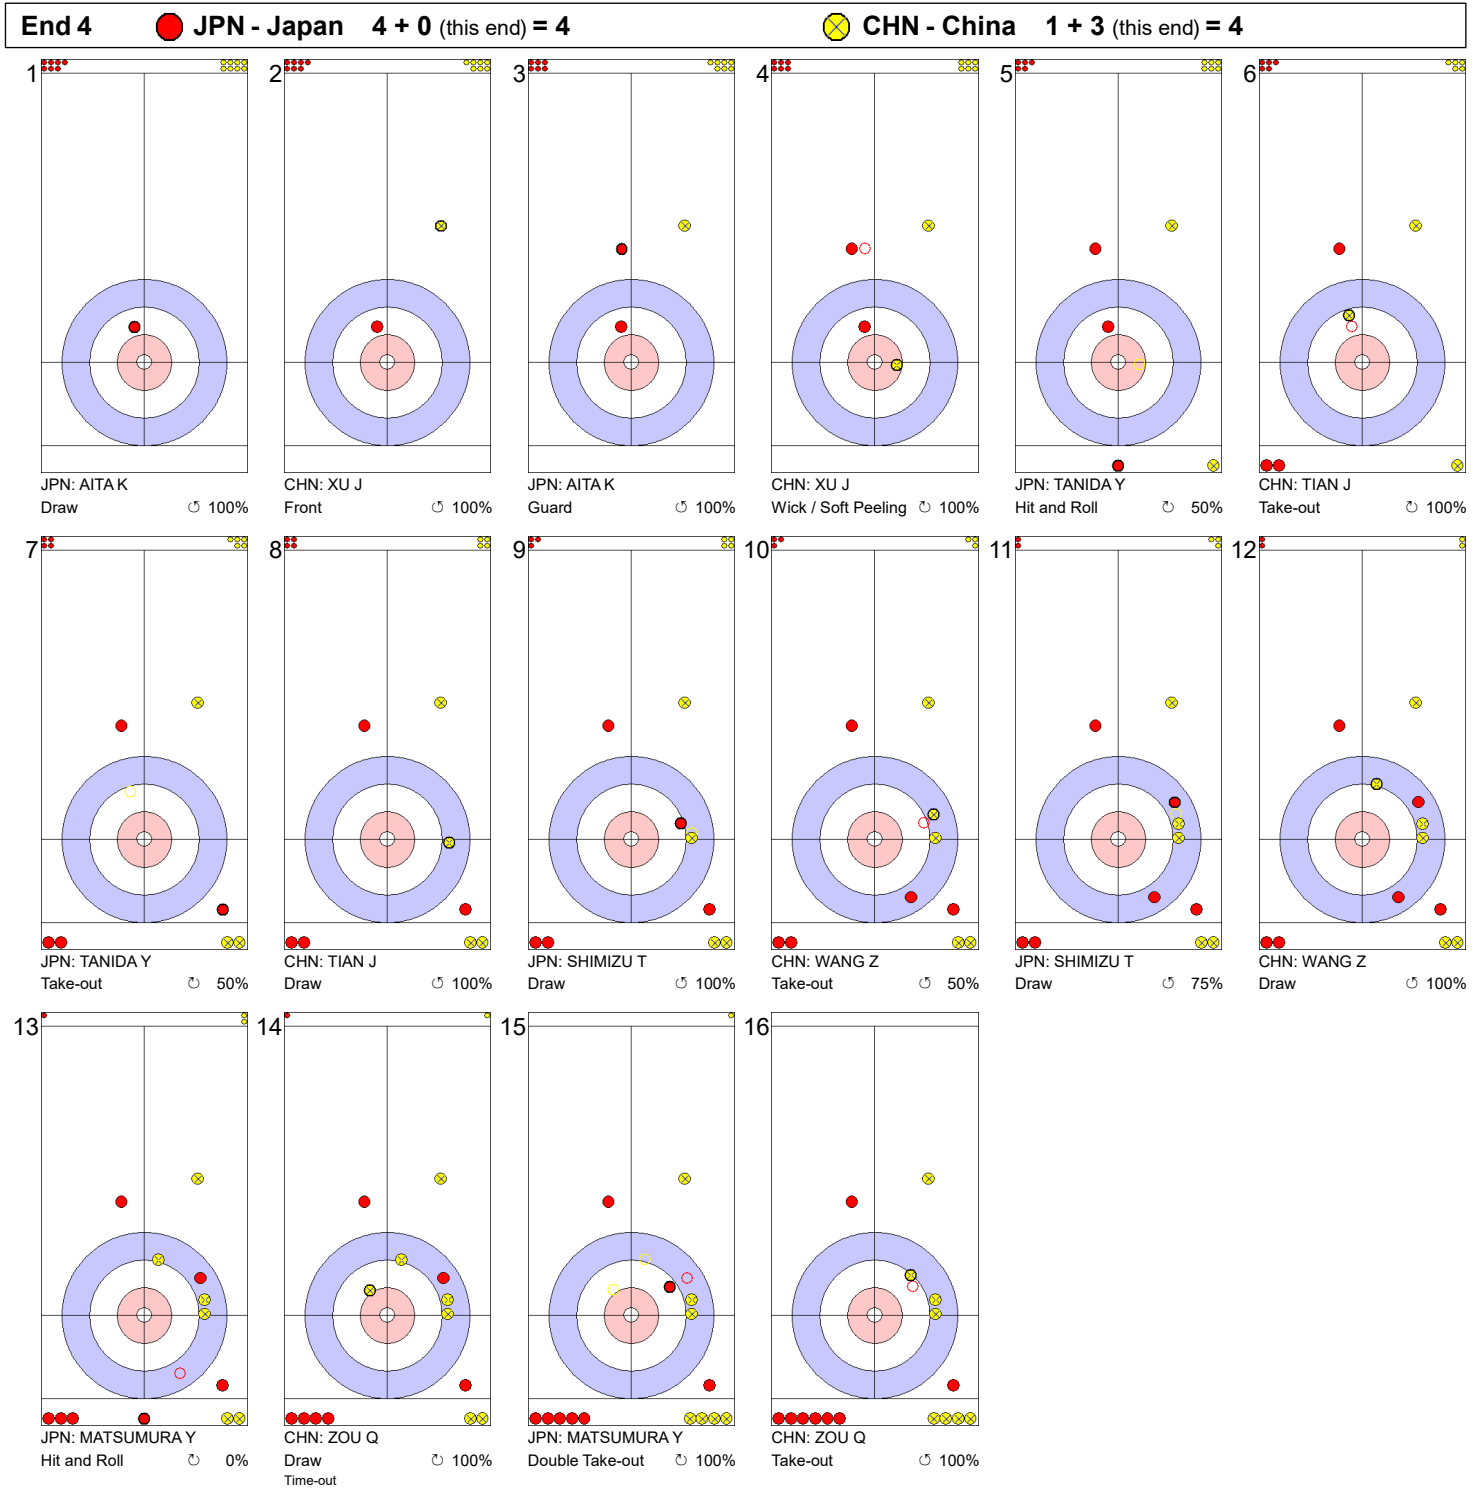

Game - Shot by Shot

Legend:
 ↻ Clockwise ↺ Counter-clockwise - Not considered

Game - Shot by Shot

Legend:
 ↻ Clockwise ↺ Counter-clockwise - Not considered

Game - Shot by Shot

Legend:
 ↻ Clockwise ↺ Counter-clockwise - Not considered

Game - Shot by Shot

Legend:
 ⤴ Clockwise ⤵ Counter-clockwise - Not considered

Game - Shot by Shot

Legend:
 ↻ Clockwise ↺ Counter-clockwise - Not considered

Game - Shot by Shot

Legend:
 ↻ Clockwise ↺ Counter-clockwise - Not considered

Game - Shot by Shot

Legend:
 ↻ Clockwise ↺ Counter-clockwise - Not considered