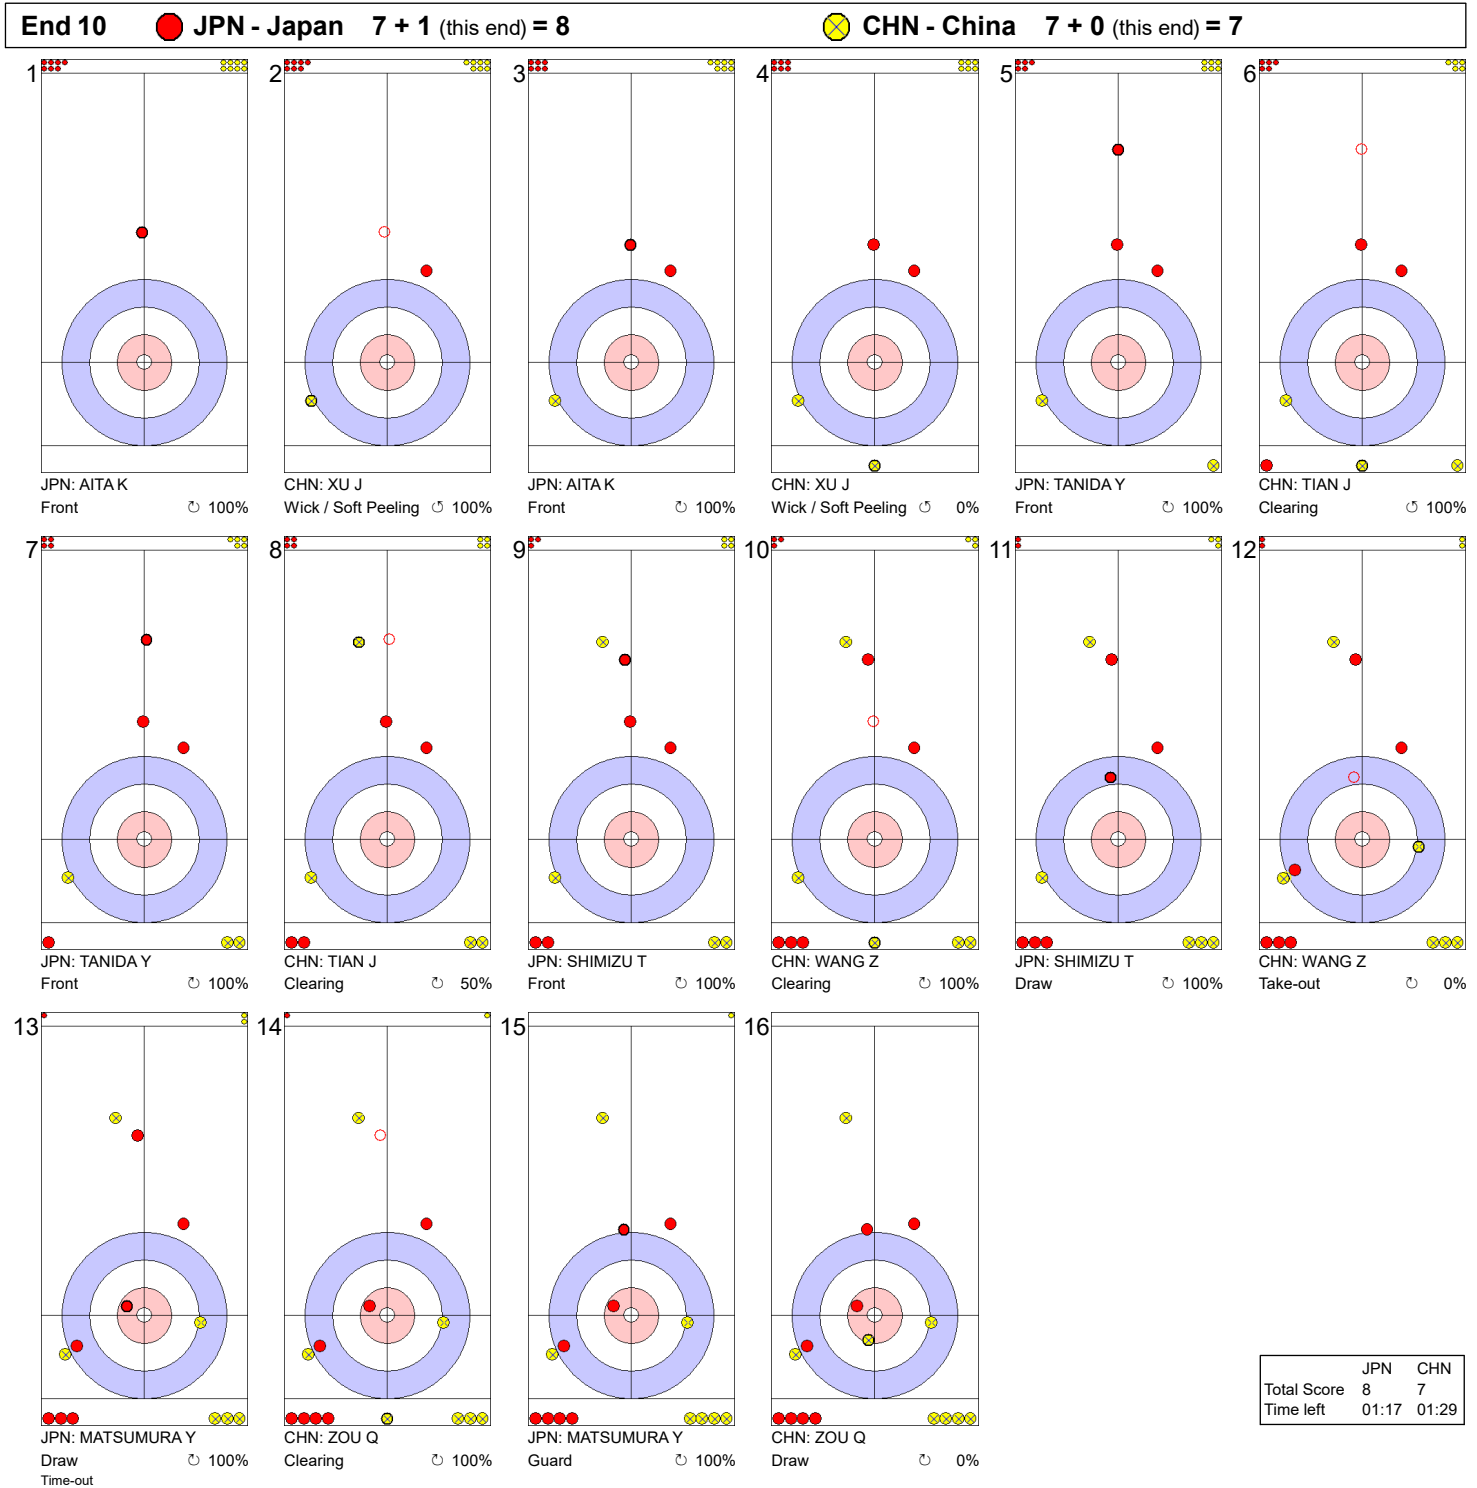

Game - Shot by Shot

Legend:
 ↻ Clockwise ↺ Counter-clockwise - Not considered

Game - Shot by Shot

Legend:
 ↻ Clockwise ↺ Counter-clockwise - Not considered

Game - Shot by Shot

Legend:
 ↻ Clockwise ↺ Counter-clockwise - Not considered

Game - Shot by Shot

Legend:
 ⤴ Clockwise ⤵ Counter-clockwise - Not considered

Game - Shot by Shot

Legend:
 ↻ Clockwise ↺ Counter-clockwise - Not considered

Game - Shot by Shot

Legend:
 ↻ Clockwise ↺ Counter-clockwise - Not considered

Game - Shot by Shot

Legend:
 ↻ Clockwise ↺ Counter-clockwise - Not considered