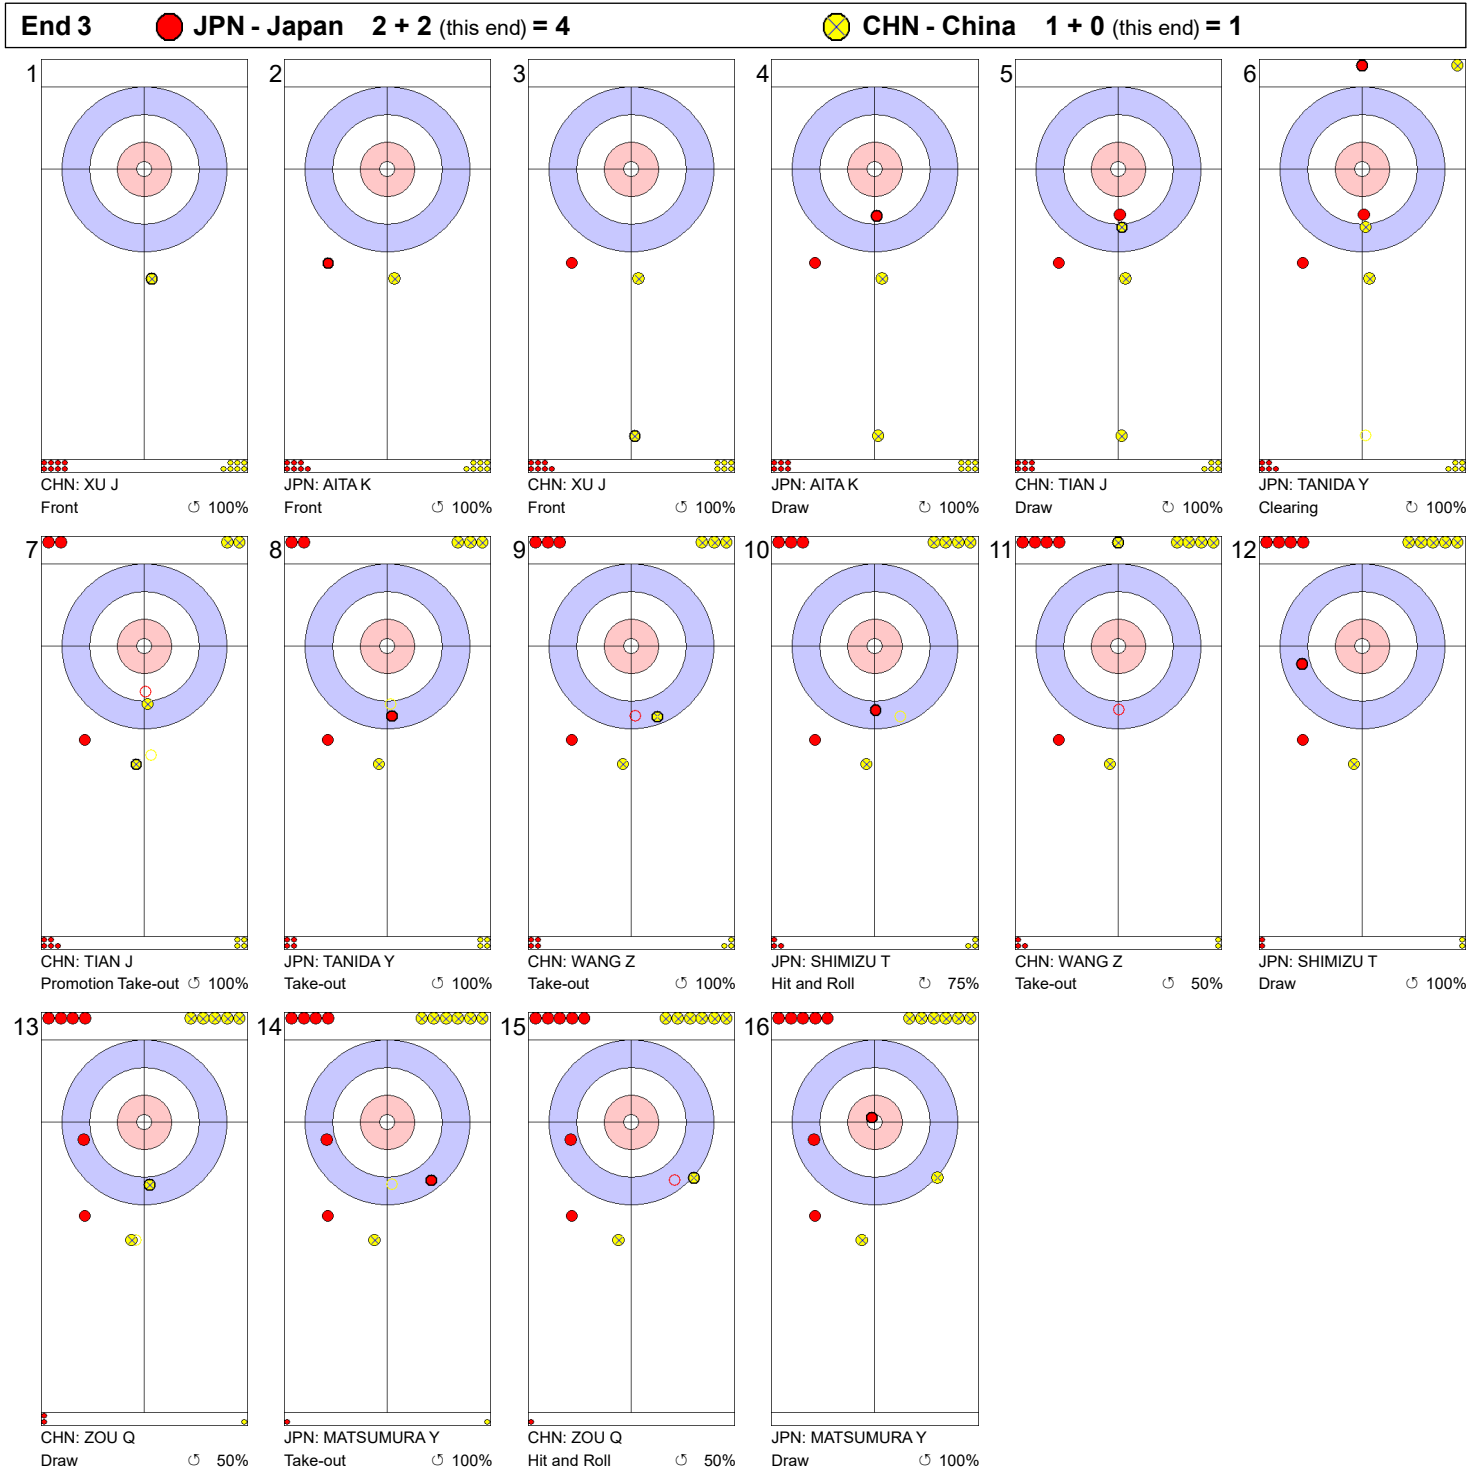

Game - Shot by Shot

Legend:
 ↻ Clockwise ↺ Counter-clockwise - Not considered

Game - Shot by Shot

Legend:
 ↻ Clockwise ↺ Counter-clockwise - Not considered

Game - Shot by Shot

Legend:
 ↻ Clockwise ↺ Counter-clockwise - Not considered

Game - Shot by Shot

Legend:
 ⤴ Clockwise ⤵ Counter-clockwise - Not considered

Game - Shot by Shot

Legend:
 ↻ Clockwise ↺ Counter-clockwise - Not considered

Game - Shot by Shot

Legend:
 ↻ Clockwise ↺ Counter-clockwise - Not considered

Game - Shot by Shot

Legend:
 ↻ Clockwise ↺ Counter-clockwise - Not considered