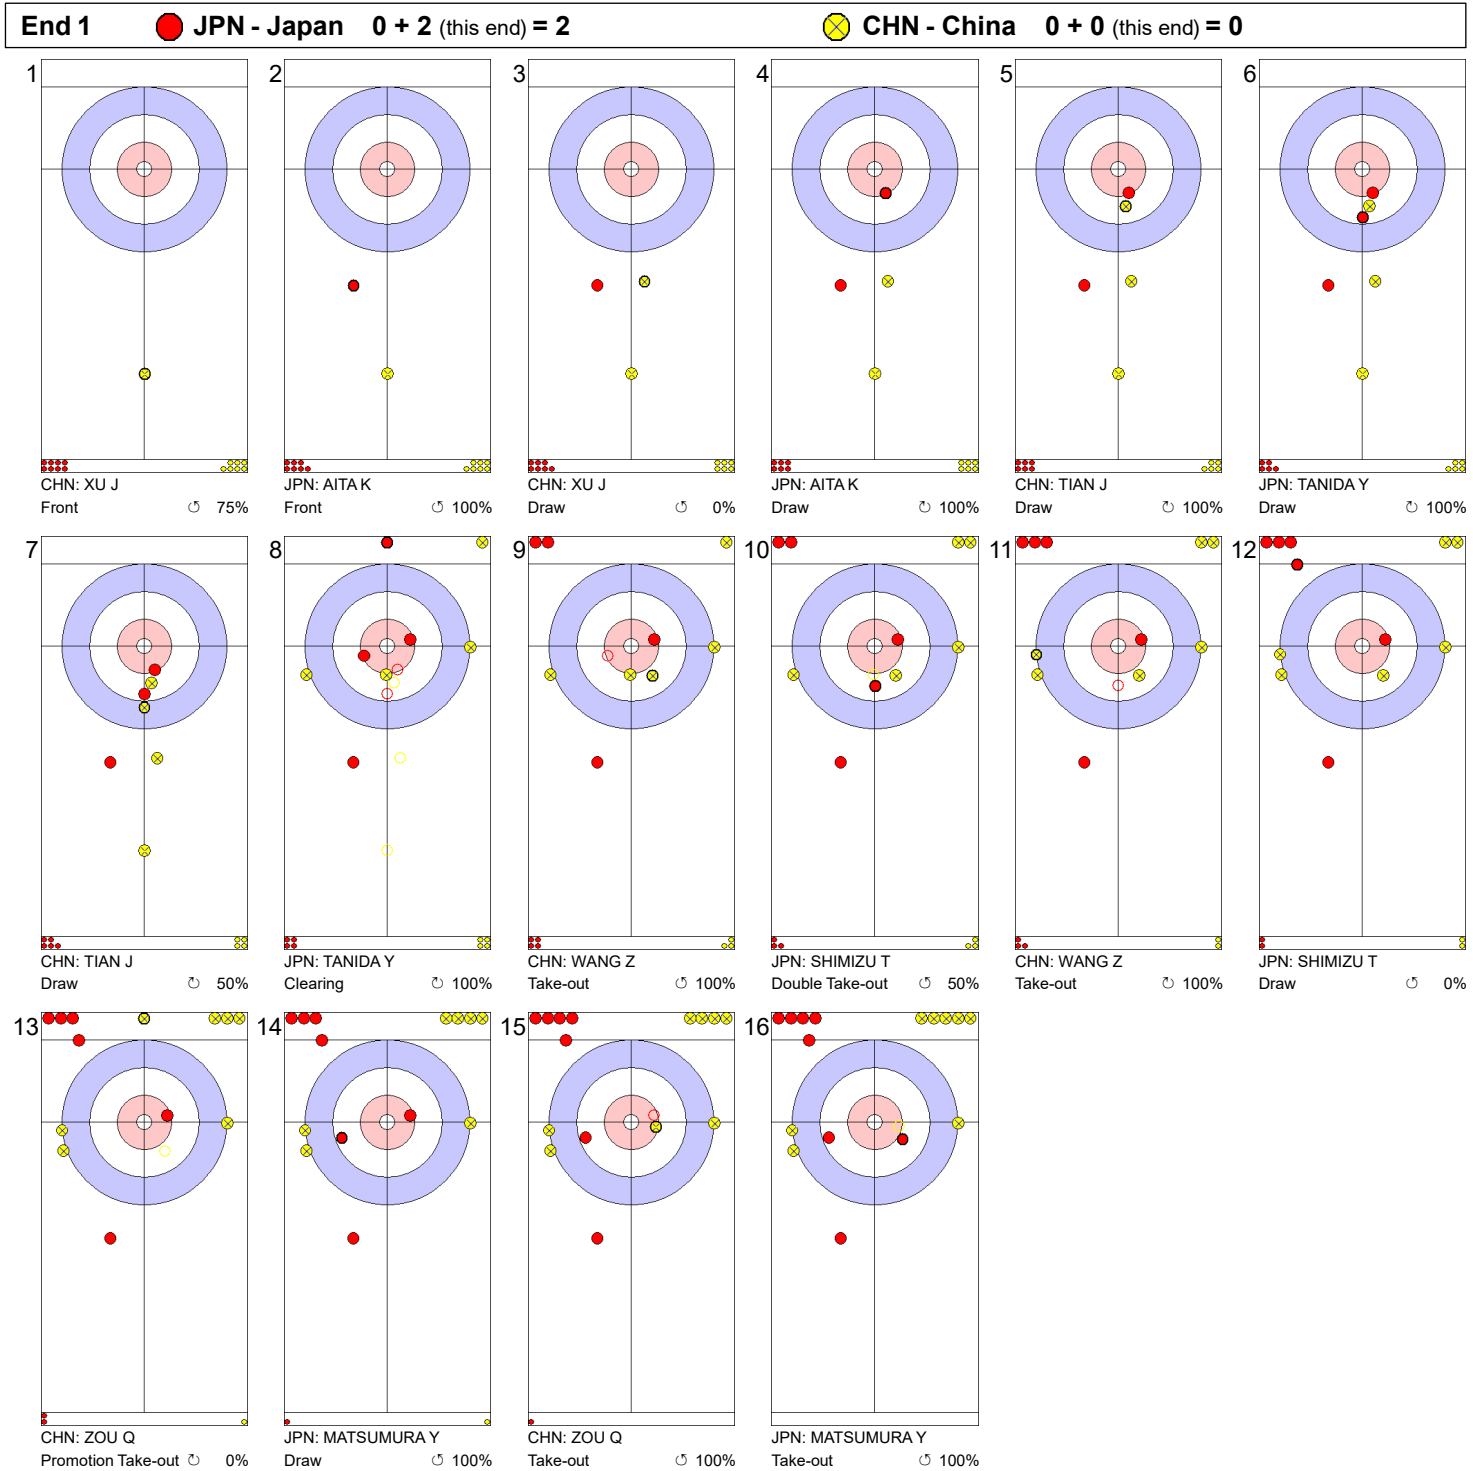

Game - Shot by Shot

Legend:
 ↻ Clockwise ↺ Counter-clockwise - Not considered

Game - Shot by Shot

Legend:
 ↻ Clockwise ↺ Counter-clockwise - Not considered

Game - Shot by Shot

Legend:
 ↻ Clockwise ↺ Counter-clockwise - Not considered

Game - Shot by Shot

Legend:
 ⤴ Clockwise ⤵ Counter-clockwise - Not considered

Game - Shot by Shot

Legend:
 ↻ Clockwise ↺ Counter-clockwise - Not considered

Game - Shot by Shot

Legend:
 ↻ Clockwise ↺ Counter-clockwise - Not considered

Game - Shot by Shot

Legend:
 ↻ Clockwise ↺ Counter-clockwise - Not considered