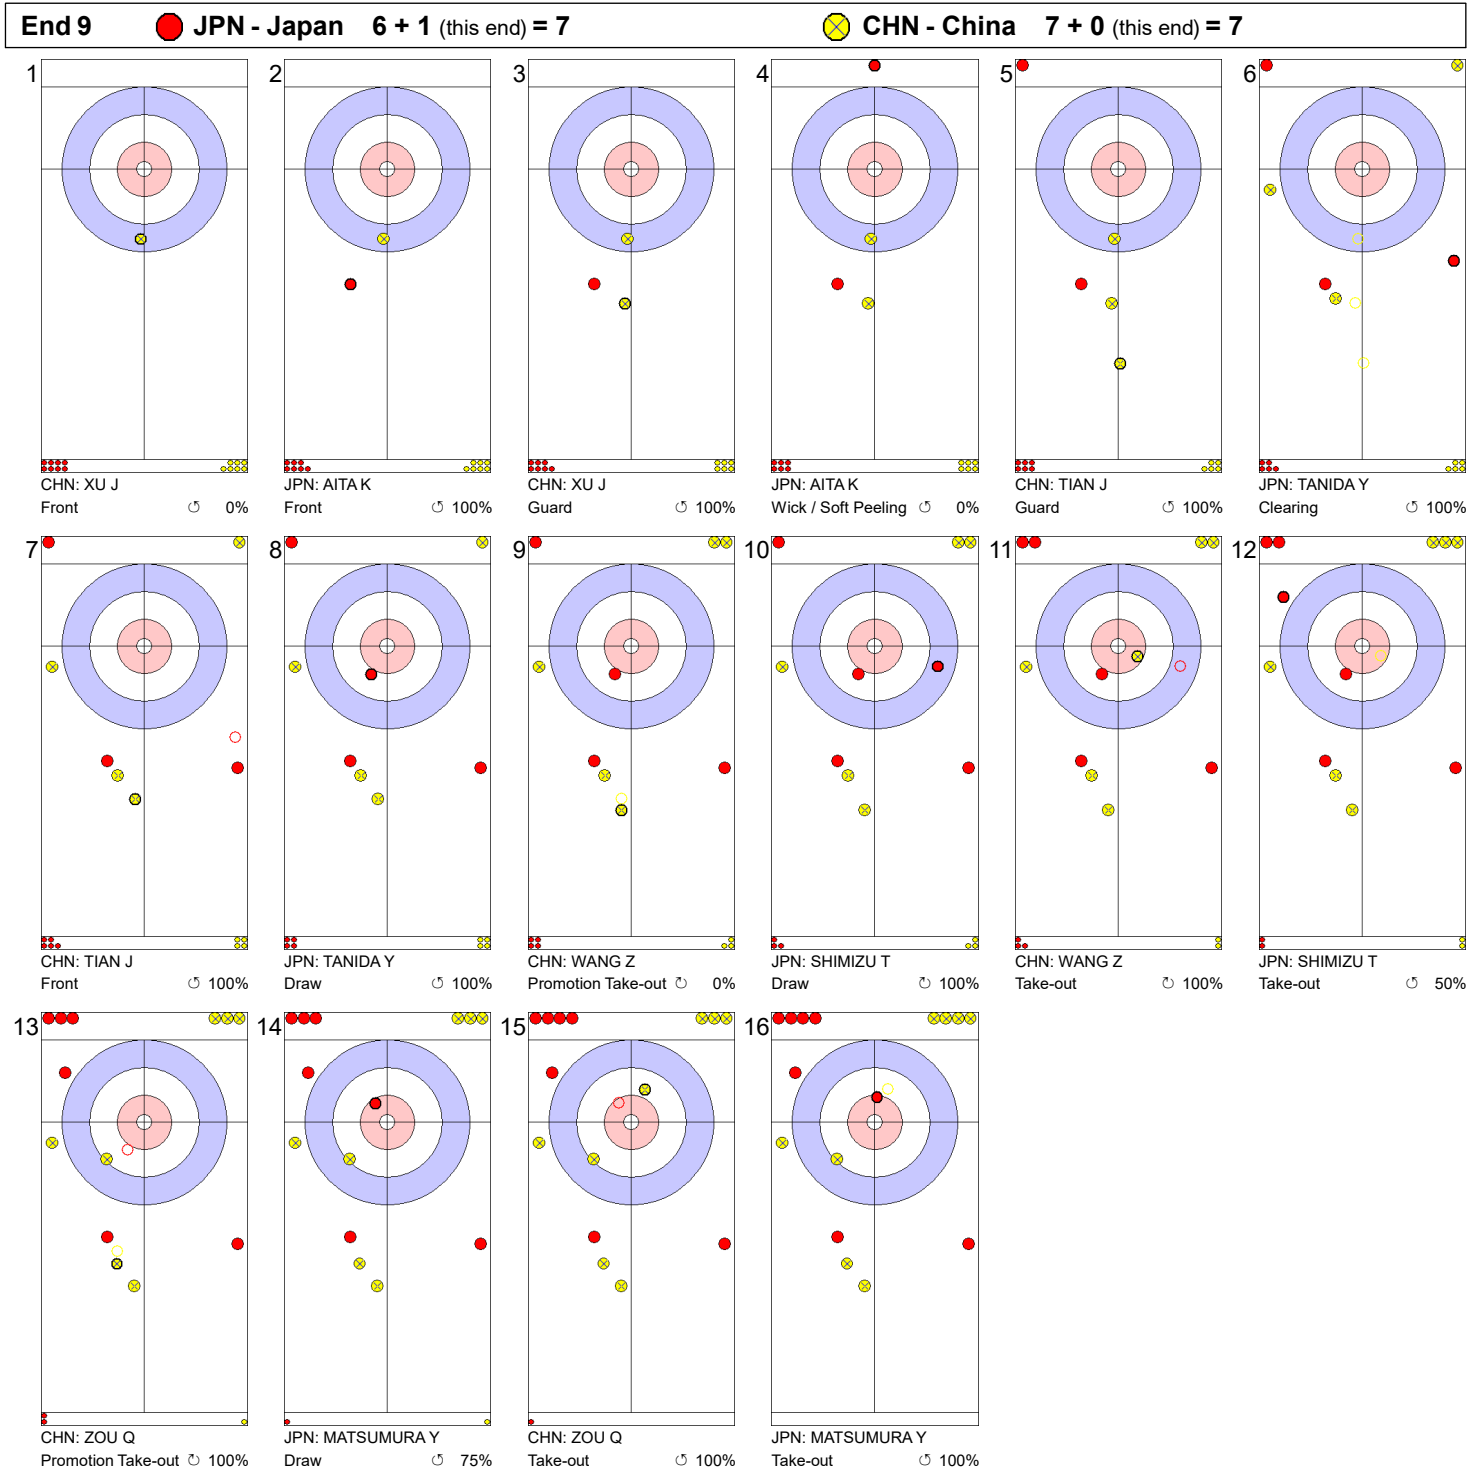

Game - Shot by Shot

Legend:
 ↻ Clockwise ↺ Counter-clockwise - Not considered

Game - Shot by Shot

Legend:
 ↻ Clockwise ↺ Counter-clockwise - Not considered

Game - Shot by Shot

Legend:
 ↻ Clockwise ↺ Counter-clockwise - Not considered

Game - Shot by Shot

Legend:
 ⤴ Clockwise ⤵ Counter-clockwise - Not considered

Game - Shot by Shot

Legend:
 ↻ Clockwise ↺ Counter-clockwise - Not considered

Game - Shot by Shot

Legend:
 ↻ Clockwise ↺ Counter-clockwise - Not considered

Game - Shot by Shot

Legend:
 ↻ Clockwise ↺ Counter-clockwise - Not considered