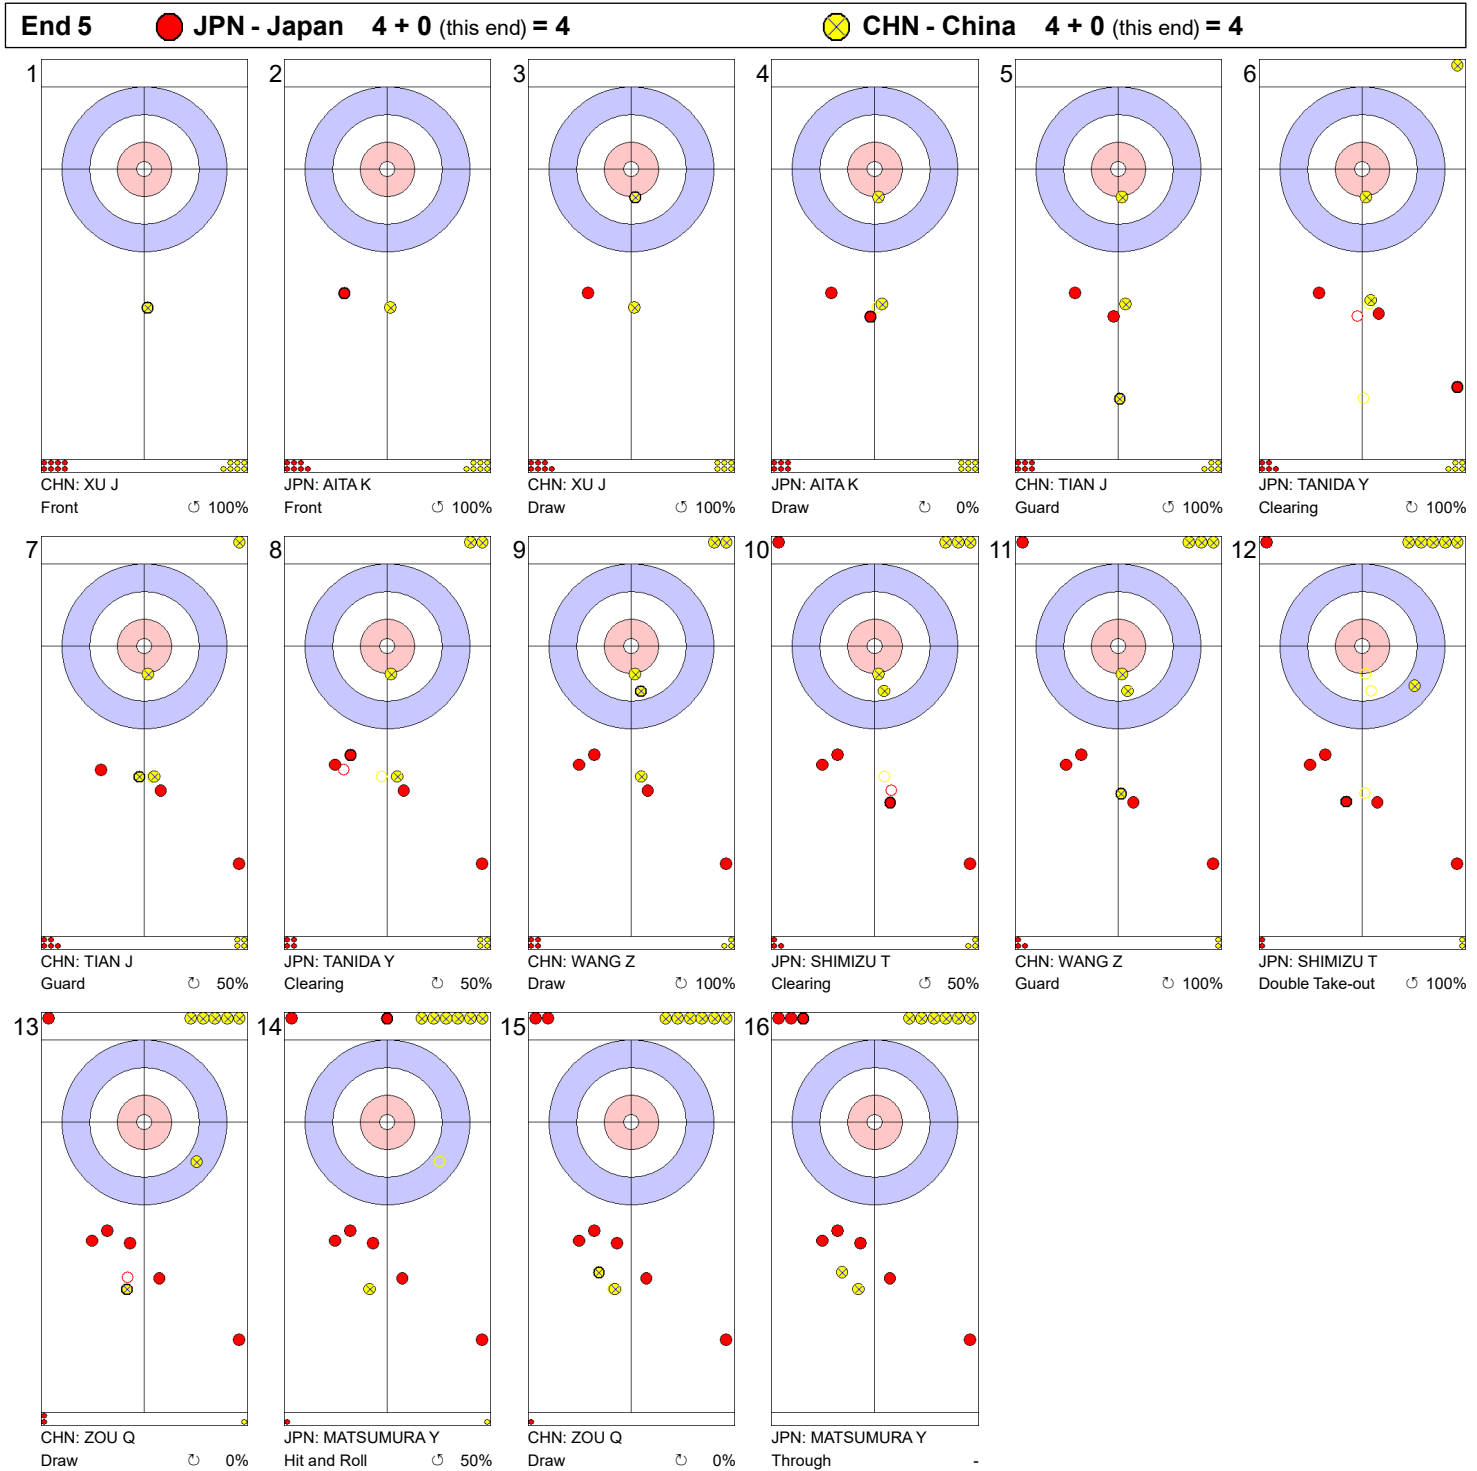

Game - Shot by Shot

Legend:
 ↻ Clockwise ↺ Counter-clockwise - Not considered

Game - Shot by Shot

Legend:
 ↻ Clockwise ↺ Counter-clockwise - Not considered

Game - Shot by Shot

Legend:
 ↻ Clockwise ↺ Counter-clockwise - Not considered

Game - Shot by Shot

Legend:
 ⤴ Clockwise ⤵ Counter-clockwise - Not considered

Game - Shot by Shot

Legend:
 ↻ Clockwise ↺ Counter-clockwise - Not considered

Game - Shot by Shot

Legend:
 ↻ Clockwise ↺ Counter-clockwise - Not considered

Game - Shot by Shot

Legend:
 ↻ Clockwise ↺ Counter-clockwise - Not considered